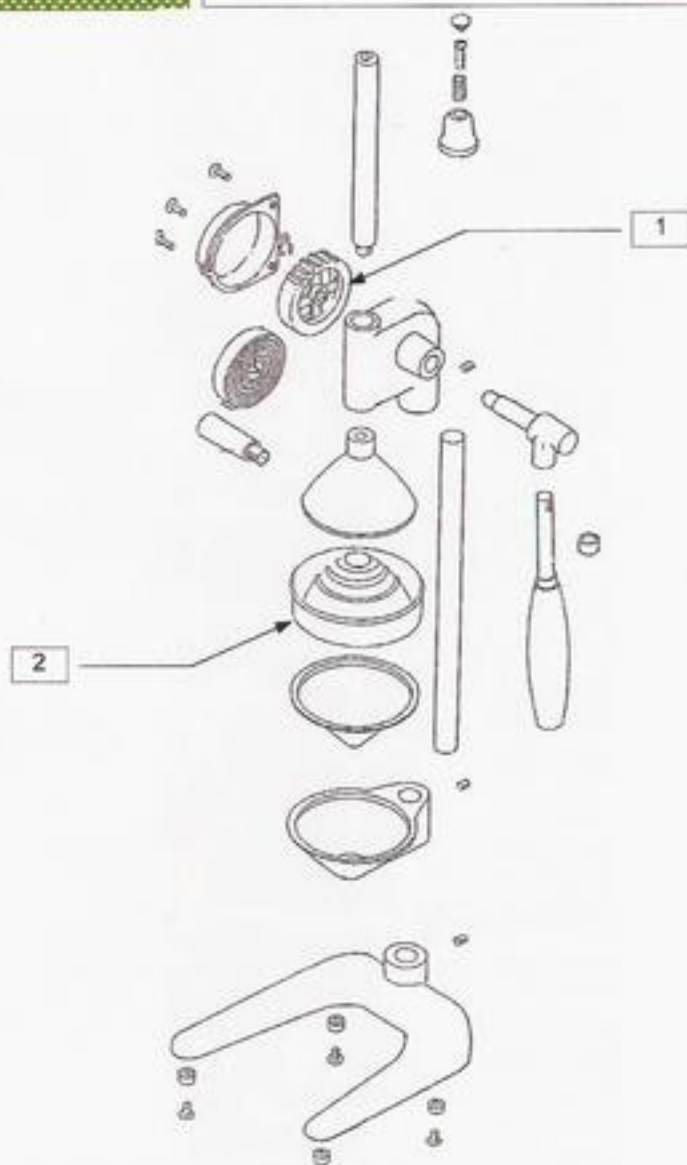

# ORANGE JUICER PROFESSIONAL

Ref N4100

NUMBER	REFERENCE	DESCRIPTION
1		GEAR FOR N4100
2		CONE PERFORATED FOR N4100